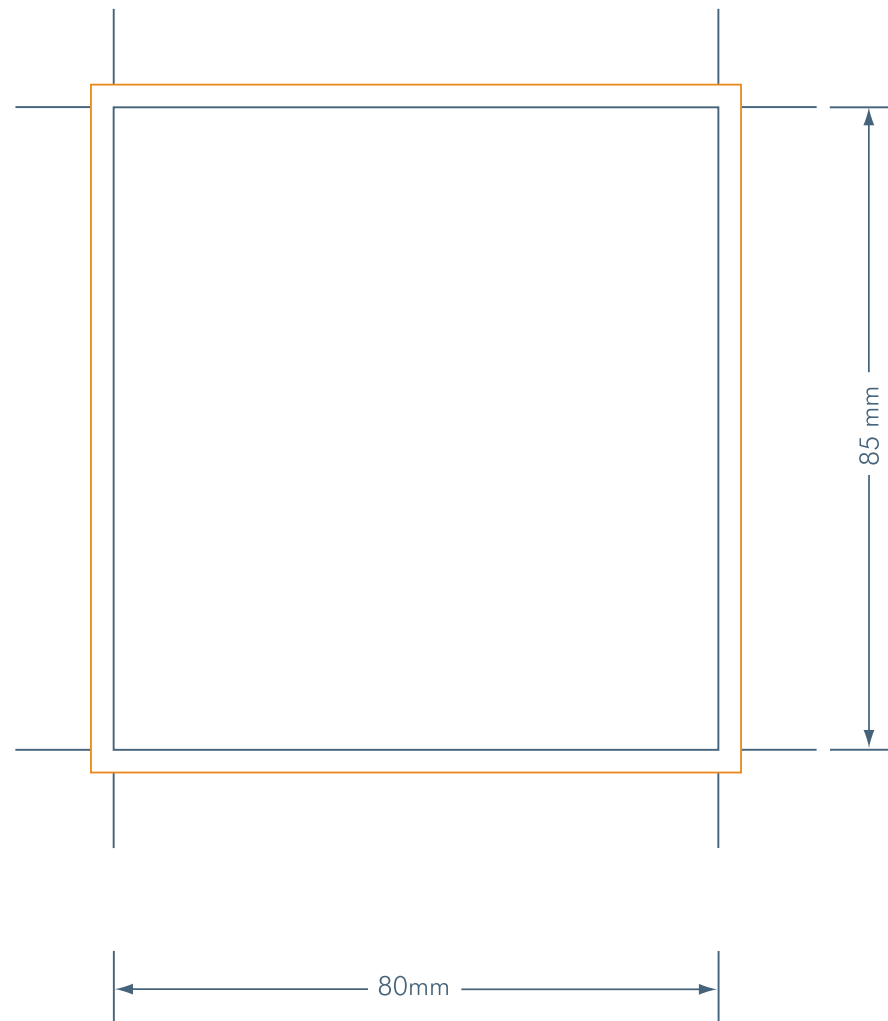

dynamic media inc
2070 Speers Rd Unit 3
Oakville ON L6K 3R6
t. 905.844.9399
f. 905.844.9499
www.cd2go.com

MINI JEWEL CASE INSERT TEMPLATE

Print Area

The blue line represents the cut line and the orange line represent the bleed line. Design your insert background graphics to extend past the guides to the orange outline. This allows for a bleed outside the cut lines to avoid un-printed gaps that may occur with slight mis-registrations. All artwork and elements must be supplied in CMYK and/or PMS color. For best results, all images must have a resolution of 300dpi or higher.

Dimensions

80mm x 85mm
cut line

3mm bleed