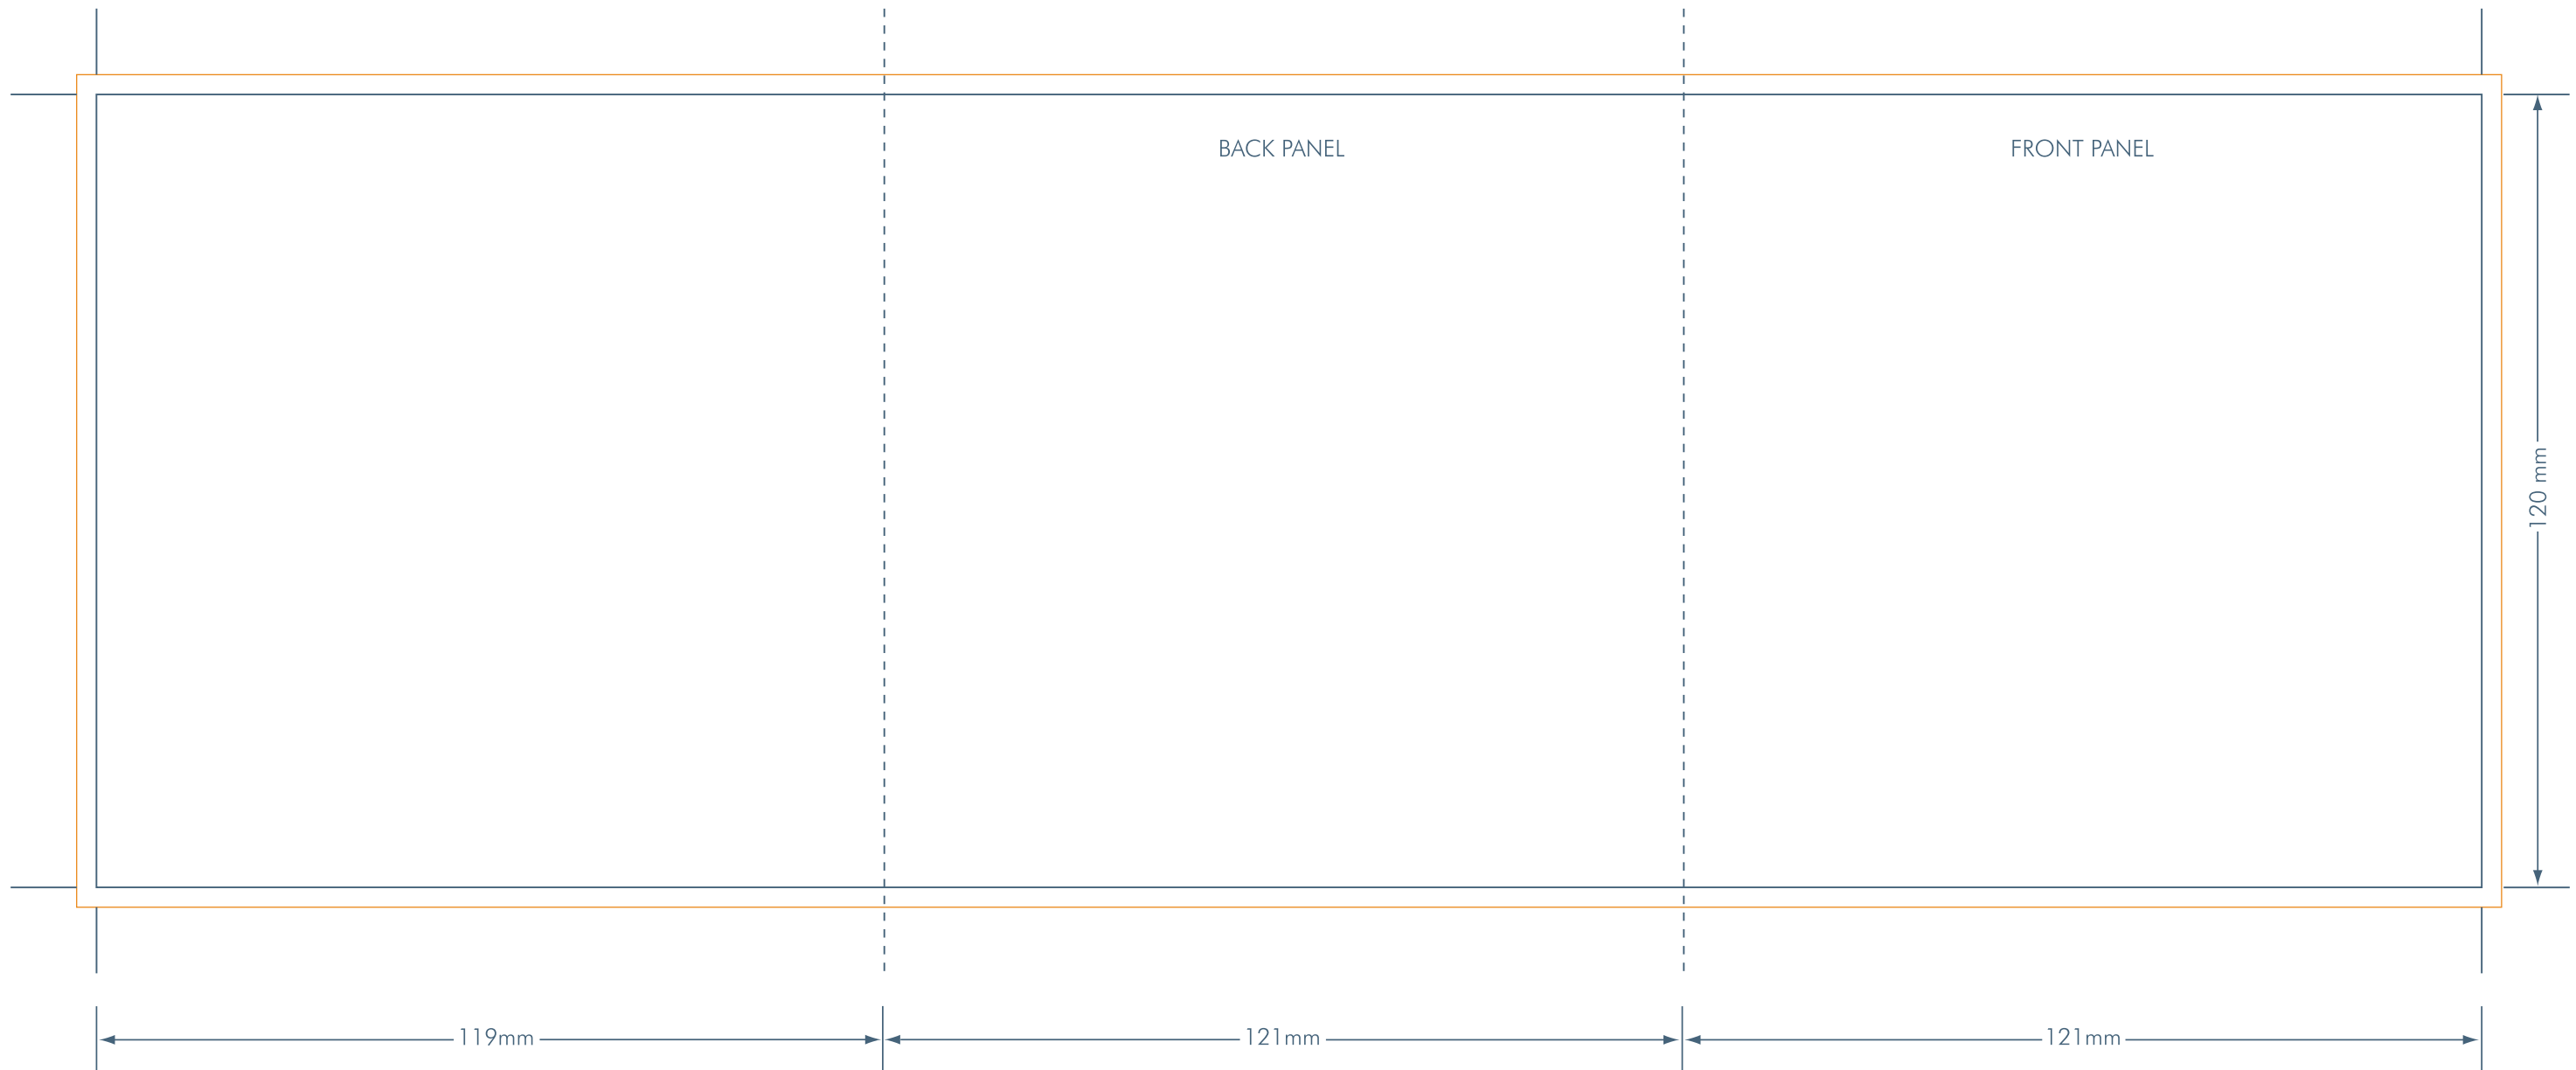

# JEWEL CASE 3-PANEL 6-PAGE FOLDER TEMPLATE (ROLL FOLD)

## Print Area

The blue line represents the cut line and the orange line represent the bleed line. Design your folder background graphics to extend past the cut lines to the orange outline. This allows for a bleed outside the cut lines to avoid un-printed gaps that may occur with slight mis-registrations. All artwork and elements must be supplied in CMYK and up to one PMS color. For best results, all images must have a resolution of 300dpi or higher.

## Dimensions

361mm x 120mm  
cut line

3mm bleed